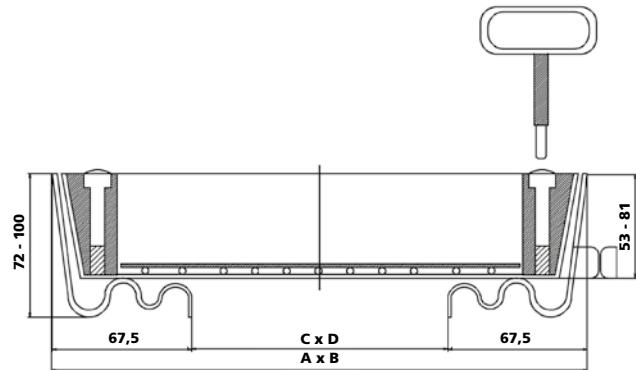

STAHLO DECK LIGHT LINE

Heights: 72 - 100 mm

Properties

- The frame and cover are made of 2mm steel plate. The recessed cover is very easy to open with the lifting keys.
- Application: outdoor use.
- The cover is not screw tight.
- The cover has anchors on the outside frame.
- A reinforcement mesh of Ø 10 mm twisted steel is wire cross-welded on the bottom.
- Surface finish: hot-dip galvanized.
- load class: B125

Smell proof

Water proof

HEIGHT

Opening C x D (mm)	Dimensions A x B (mm)	72 mm		100 mm	
		Weight (kg)	Product no.	Weight (kg)	Product no.
300 x 300	435 x 435	10.50	26464	11.20	26472
400 x 400	535 x 535	13.50	26465	14.36	26473
500 x 500	635 x 635	18.00	26466	19.02	26474
600 x 600	735 x 735	21.50	26467	22.68	26475
700 x 700	835 x 835	25.00	26468	26.36	26476
800 x 800	935 x 935	33.50	26469	35.00	26477
900 x 900	1035 x 1035	35.00	26470	38.68	26478
1000 x 1000	1135 x 1135	45.50	26471	47.32	26479
Suitable for tiles		■		■	
Suitable for tiles and pavers		■		■	