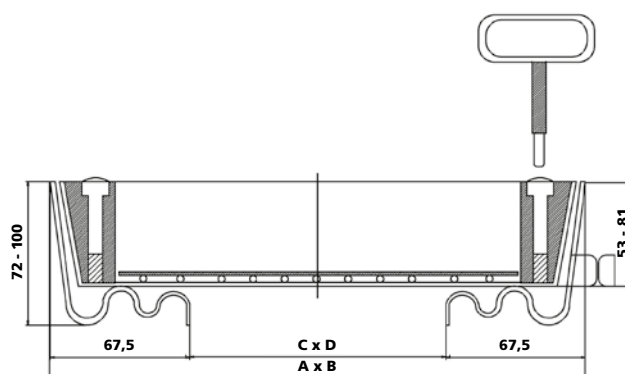

# STAHLO DECK PRO LINE

Heights: 72 - 100 mm

## Properties

- The frame and cover are made of 2mm steel plate. The recessed cover is very easy to open with the lifting keys.
- Application: outdoor use.
- The cover is screw tight.
- The cover has anchors on the outside frame.
- A reinforcement mesh of Ø 10 mm twisted steel is wire cross-welded on the bottom.
- Surface finish: hot-dip galvanized.
- Load class: A15

## HEIGHT

Opening C x D (mm)	Dimensions A x B (mm)	72 mm		100 mm	
		Weight (kg)	Product no.	Weight (kg)	Product no.
300 x 300	435 x 435	10.50	26480	11.20	26488
400 x 400	535 x 535	13.50	26481	14.36	26489
500 x 500	635 x 635	18.00	26482	19.02	26490
600 x 600	735 x 735	21.50	26483	22.68	26491
700 x 700	835 x 835	25.00	26484	26.36	26492
800 x 800	935 x 935	33.50	26485	35.00	26493
900 x 900	1035 x 1035	35.00	26486	38.68	26494
1000 x 1000	1135 x 1135	45.50	26487	47.32	26495
Suitable for tiles		■		■	
Suitable for tiles and pavers		■		■	